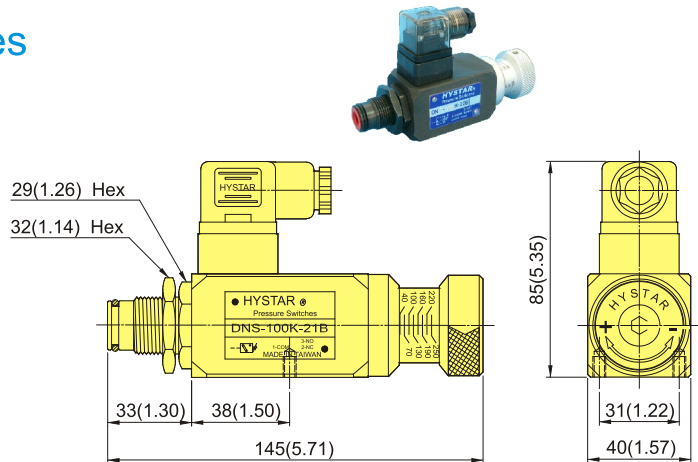

DIMENSIONS

MILLIMETERS(INCHES)

DNS Series Pressure Switches

Ordering Code

DNS - 100K - 22B

① ② ③

① Series
DNS-Direct read-out,
Screw-in type.

② Pressure Adj. Range

Model	Pres Adj. Range bar	Surge Pres. bar	Weight kg
040K	6~ 40	150	1.0
100K	15~100	250	1.0
250K	40~250	300	1.0
360K	50~360	400	1.0

③ Design Number
22B:

Hysteresis Diagrammes

See table DNA series.

Cavity

Schematic Cross-Section

No.	Part Name
1	Body(Casting-Iron)
2	Connection Port 1/4"PT(Rc)
3	Pressure Adj. Knob
4	Spring
5	Servo-Piston
6	Micro-Switch
7	Electrical Connector