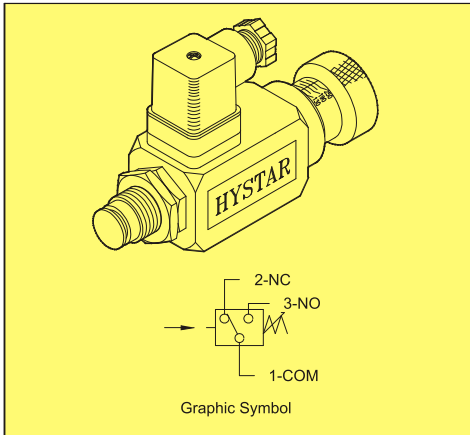

DIMENSIONS

MILLIMETERS(INCHES)

DNS Series Pressure Switches

Ordering Code

DNS - 100K - 22B

① ② ③

① Series
DNS-Direct read-out,
Screw-in type.

② Pressure Adj. Range

Model	Pres Adj. Range bar	Surge Pres. bar	Weight kg
040K	6~ 40	150	1.0
100K	15~100	250	1.0
250K	40~250	300	1.0
360K	50~360	400	1.0

③ Design Number
22B:

Hysteresis Diagrammes

See table DNA series.

Cavity

Schematic Cross-Section

No.	Part Name
1	Body(Casting-Iron)
2	Connection Port 1/4"PT(Rc)
3	Pressure Adj. Knob
4	Spring
5	Servo-Piston
6	Micro-Switch
7	Electrical Connector