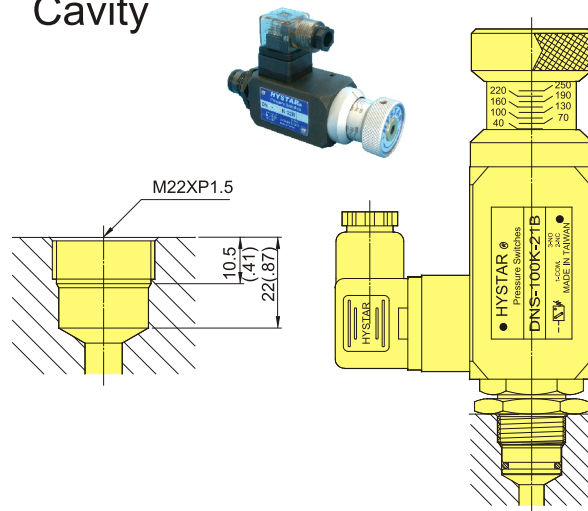

DIMENSIONS

MILLIMETERS(INCHES)

DNS Series Pressure Switches

Ordering Code

DNS - 100K - 22B

① ② ③

① Series
DNS-Direct read-out,
Screw-in type.

② Pressure Adj. Range

Model	Pres Adj. Range bar	Surge Pres. bar	Weight kg
040K	6~ 40	150	1.0
100K	15~100	250	1.0
250K	40~250	300	1.0
360K	50~360	400	1.0

③ Design Number
22B:

Hysteresis Diagrammes

See table DNA series.

Cavity

Schematic Cross-Section

No.	Part Name
1	Body(Casting-Iron)
2	Connection Port 1/4"PT(Rc)
3	Pressure Adj. Knob
4	Spring
5	Servo-Piston
6	Micro-Switch
7	Electrical Connector