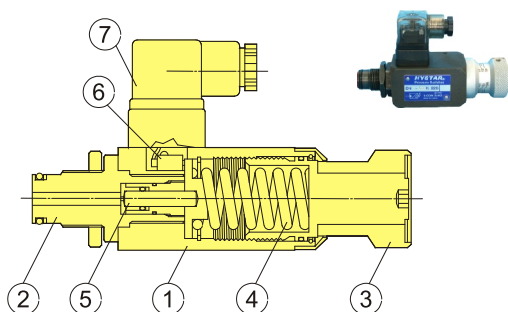

DIMENSIONS

MILLIMETERS(INCHES)

DNS Series Pressure Switches

Ordering Code

DNS - 100K - 22B

① ② ③

① Series
DNS-Direct read-out,
Screw-in type.

② Pressure Adj. Range

Model	Pres Adj. Range bar	Surge Pres. bar	Weight kg
040K	6~ 40	150	1.0
100K	15~100	250	1.0
250K	40~250	300	1.0
360K	50~360	400	1.0

③ Design Number
22B:

Hysteresis Diagrammes

See table DNA series.

Cavity

Schematic Cross-Section

No.	Part Name
1	Body(Casting-Iron)
2	Connection Port 1/4"PT(Rc)
3	Pressure Adj. Knob
4	Spring
5	Servo-Piston
6	Micro-Switch
7	Electrical Connector